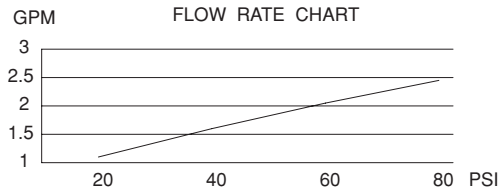

Specific Features: _____ Submitted Model No.: _____

SD457058/03-06.01