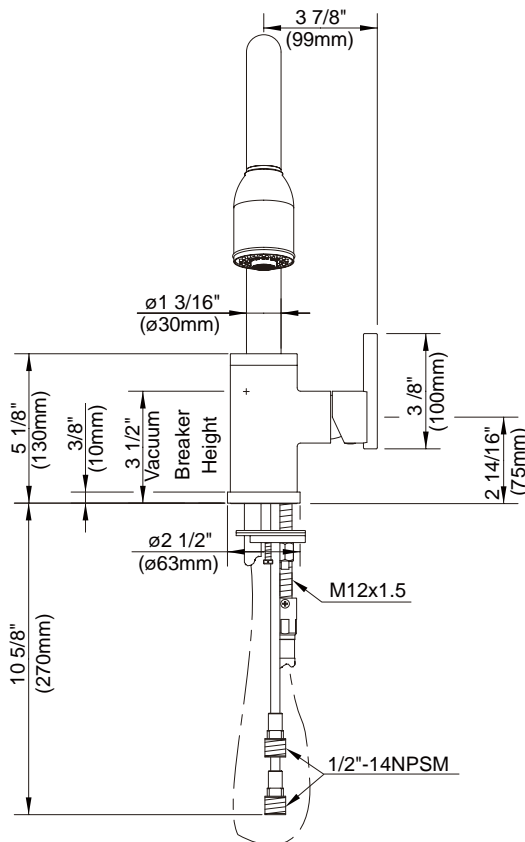

Specific Features: _____ Submitted Model No.: _____

SD457058/03-06.01