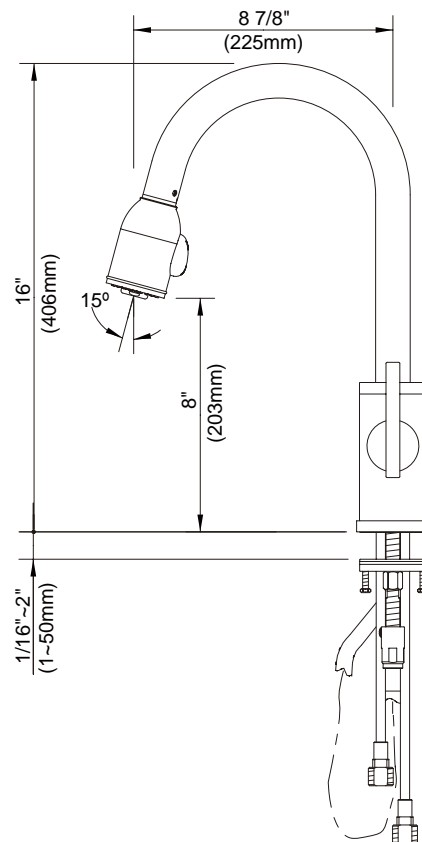

Specific Features: _____ Submitted Model No.: _____

SD457058/03-06.01