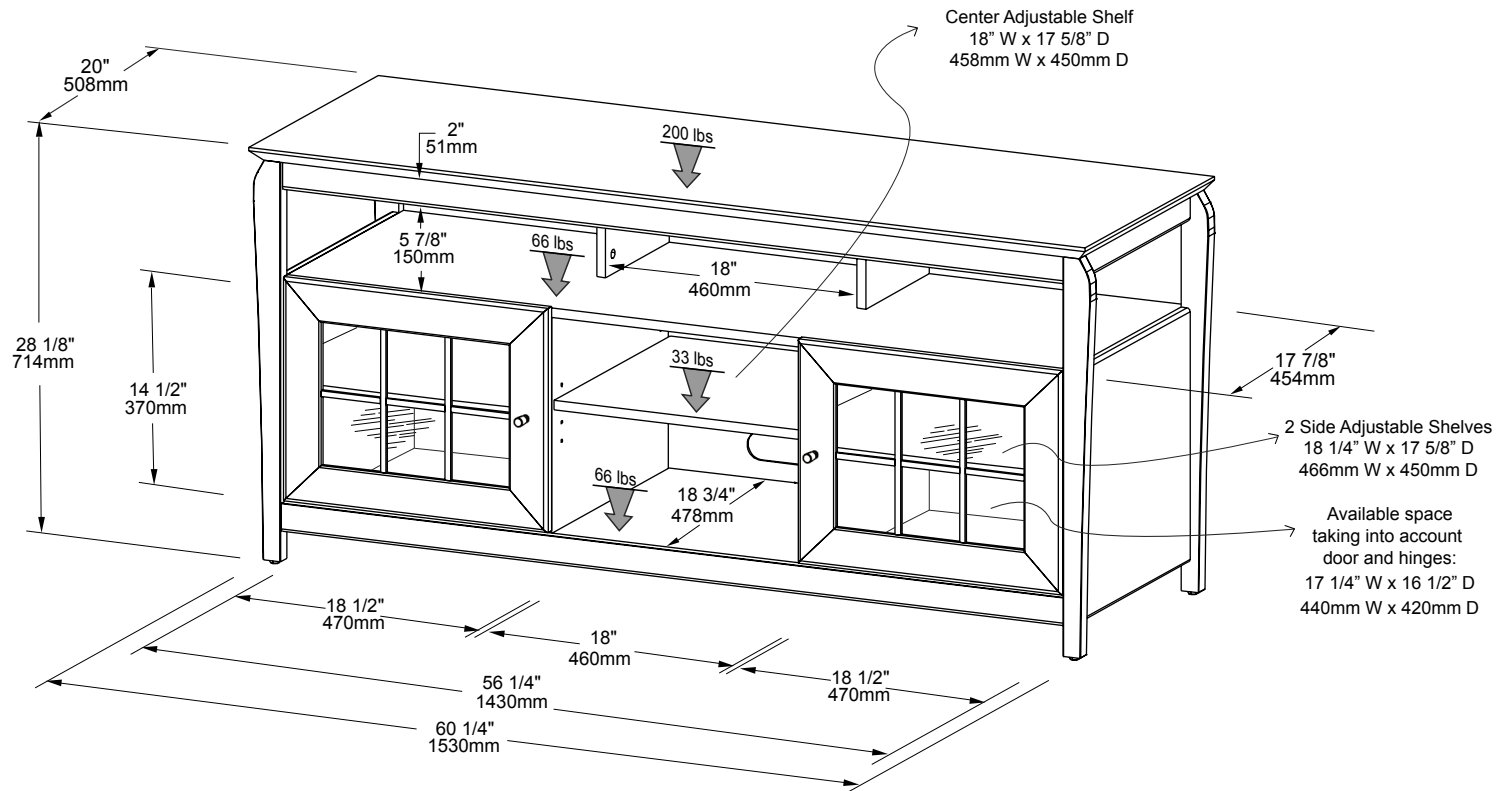

VENETO  
SERIES

BAY6028

#### GENERAL FEATURES

- 60" Wide Walnut "Hi-Boy" fits most 60" and smaller Flat Panels.
- 28" Height makes it perfect for Living room or bedroom settings.
- Convenient component slots holds 3 or more components.
- Beautiful framed doors for concealed storage.
- Ample room for wire management.

# BAY6028

	Carton dimensions	Gross Weight	Volume	UPC code
(h)	8 3/4" / 222mm	124.96 lbs / 56.8 Kg	7.51 cu ft / 0.21 cu m	6-23788-00546-5
(w)	64 1/2" / 1638mm	<i>Dimension and weight / volume information on this sheet is rounded. Specifications subject to change without notice.</i>		
(d)	23" / 584mm			