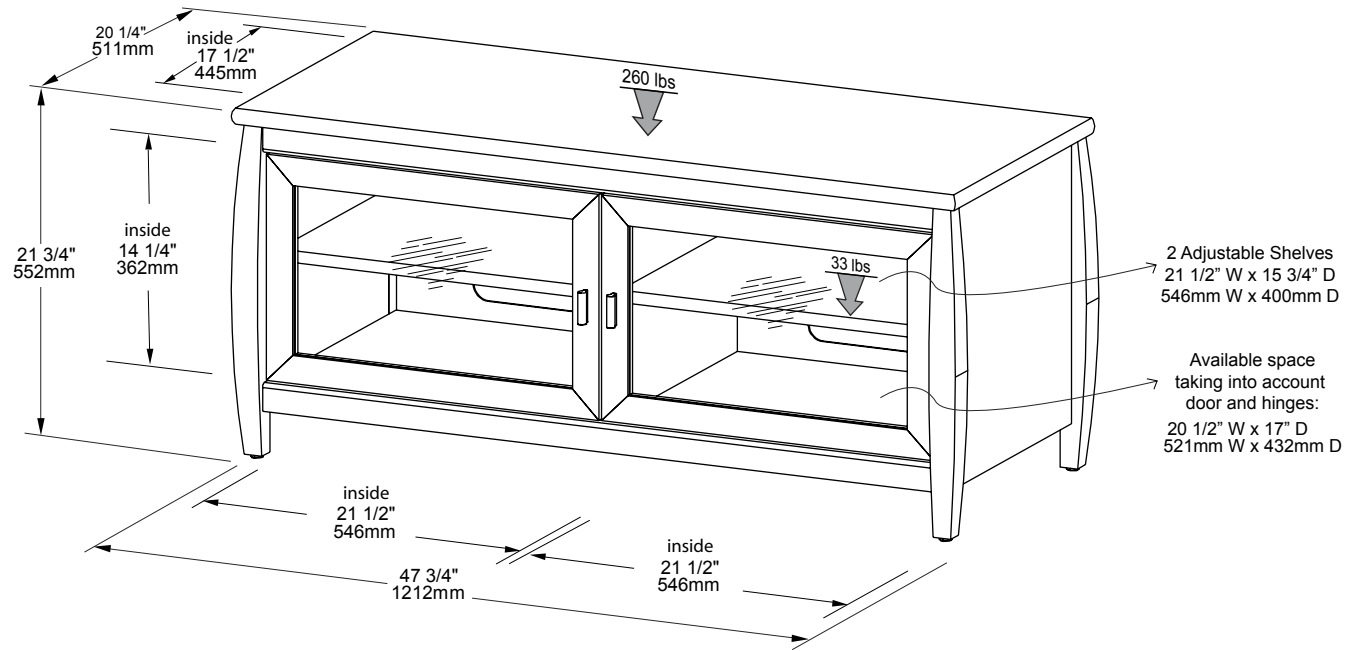

VENETO
SERIES

SWBL48

TECH
CRAFT

GENERAL FEATURES

- 48" Wide Black Credenza fits most 50" and smaller Flat Panels.
- Flat Black tone will blend with almost any room setting.
- Conceals your components behind glass doors.
- Ample storage for components.
- Wire management cutouts provided.

SWBL48

	Carton dimensions	Gross Weight	Volume	UPC code
	(h) 7 1/2" / 191mm	96.7 lbs / 44 kg	5.08 cu ft / 0.14 cu m	6-23788-00483-3
	(w) 22 7/8" / 581mm	<i>Dimension and weight / volume information on this sheet is rounded. Specifications subject to change without notice.</i>		
	(d) 51 1/8" / 1298mm			