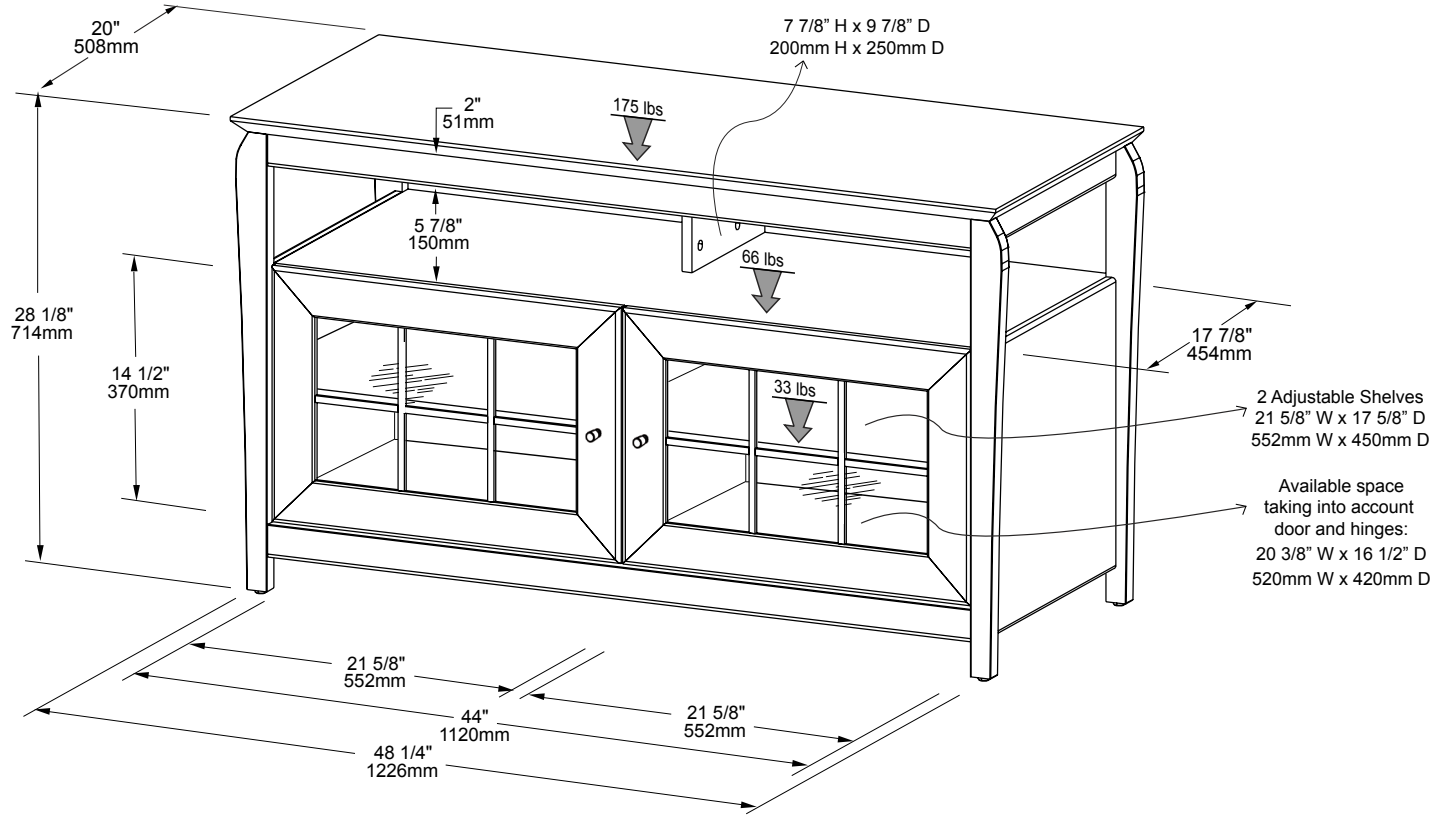

VENETO
SERIES

BAY4828

**TECH
CRAFT**

GENERAL FEATURES

- 48" Wide Walnut "Hi-Boy" fits most 50" and smaller Flat Panels.
- 28" Height makes it perfect for Living room or bedroom settings.
- Convenient component slots holds 2 or more components.
- Beautiful framed doors for concealed storage.
- Ample room for wire management.

BAY4828

	Carton dimensions	Gross Weight	Volume	UPC code
(h)	8 3/4" / 222mm	103.4 lbs / 47 Kg	6.24 cu ft / 0.18 cu m	6-23788-00556-4
(w)	52 1/2" / 1333mm	<i>Dimension and weight / volume information on this sheet is rounded. Specifications subject to change without notice.</i>		
(d)	23 1/2" / 596mm			