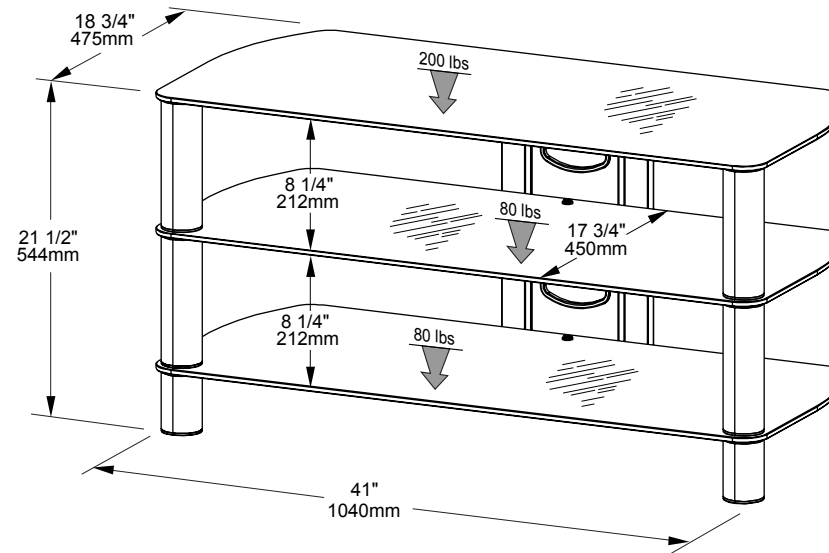

SORRENTO
SERIES

BEL410B

GENERAL FEATURES

- Tempered black glass shelves.
- Easy access to wire management.
- Easy assembly.

**TECH
CRAFT**

BEL410B

	Carton dimensions	Gross Weight	Volume	No. of units per pallet	UPC code
	(h) 5 3/8" / 136mm	68.1 lbs / 30.9 kg	2.84 cu ft / 0.08 cu m	24 units	6-23788-00336-2
	(w) 21" / 525mm	<i>Dimension and weight / volume information on this sheet is rounded. Specifications subject to change without notice.</i>			
	(d) 43 1/2" / 1104mm				