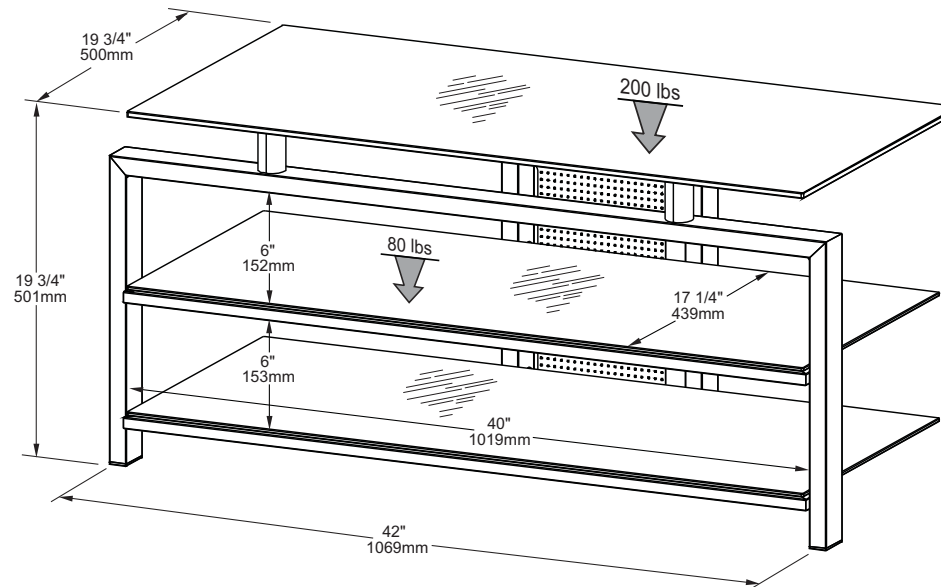

**BERNINI**  
SERIES

**BG4020**

**TECH  
CRAFT**

**GENERAL FEATURES**

- 40" Wide Flat Panel TV Stand accommodates most 42" and smaller TV's
- Raised glass shelves for "floating" effect.
- Brilliant black silkscreen glass to match today's Flat Panels.
- Easy access to wire management.
- Easy assembly.

# BG4020

	Carton dimensions	Gross Weight	Volume	UPC code
	(h) 6" / 152mm	68.25 lbs / 31 kg	3.75 cu ft / 0.11 cu m	6-23788-00573-1
	(w) 24" / 610mm	<i>Dimension and weight / volume information on this sheet is rounded. Specifications subject to change without notice.</i>		
	(d) 45" / 1143mm			