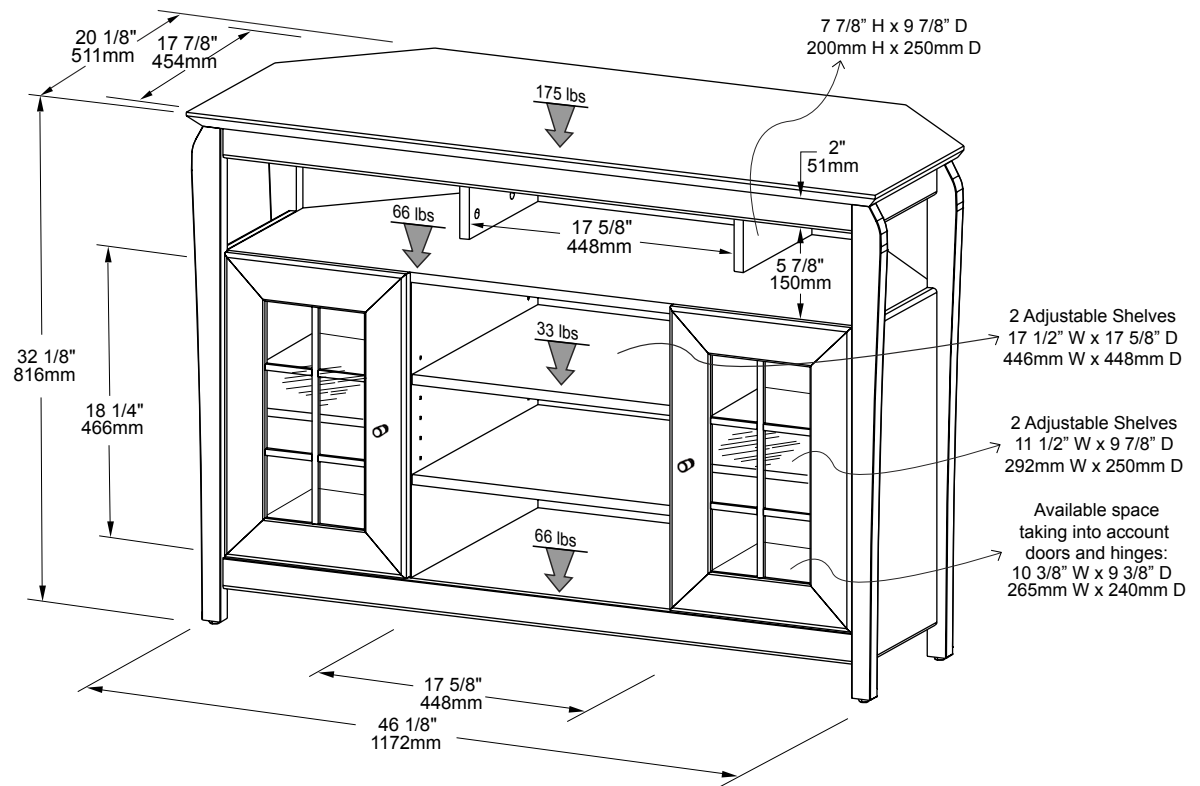

VENETO  
SERIES

BAY4632

**TECH  
CRAFT**

**GENERAL FEATURES**

- 46" Wide Walnut "Tall-Boy" Credenza fits most 48" and smaller Flat Panels.
- Unique "angled back" design allows for corner placement.
- Convenient component slots for easy access.
- Storage compartments with beautiful framed doors.
- Ample space for component storage and wire management.

# BAY4632

	Carton dimensions	Gross Weight	Volume	UPC code
(h)	9 1/2" / 241mm	112.2 lbs / 51 Kg	6.51 cu ft / 0.18 cu m	6-23788-00557-1
(w)	50 3/8" / 1279mm	Dimension and weight / volume information on this sheet is rounded. Specifications subject to change without notice.		
(d)	23 1/2" / 596mm			