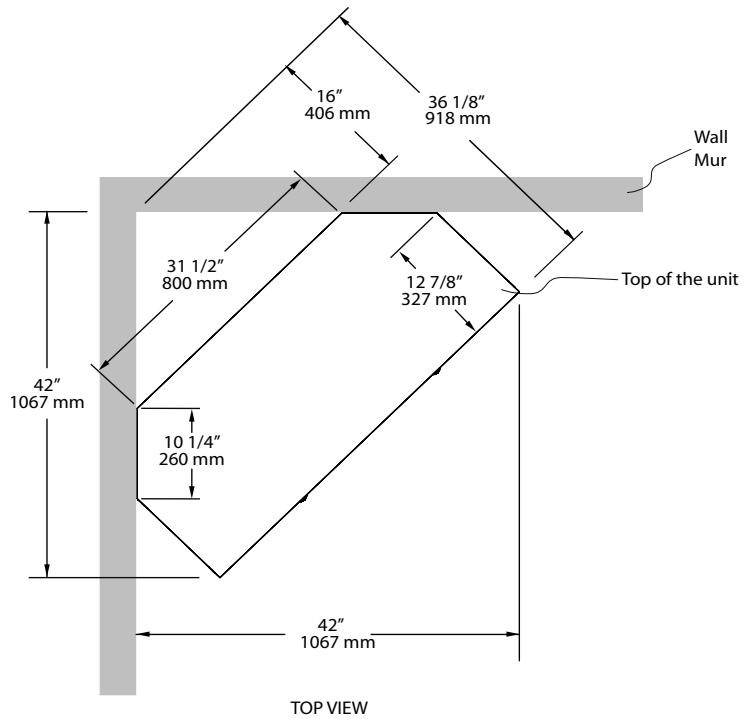

VENETO  
SERIES

BAY4632

**TECH  
CRAFT**

**GENERAL FEATURES**

- 46" Wide Walnut "Tall-Boy" Credenza fits most 48" and smaller Flat Panels.
- Unique "angled back" design allows for corner placement.
- Convenient component slots for easy access.
- Storage compartments with beautiful framed doors.
- Ample space for component storage and wire management.

# BAY4632

	Carton dimensions	Gross Weight	Volume	UPC code
(h)	9 1/2" / 241mm	112.2 lbs / 51 Kg	6.51 cu ft / 0.18 cu m	6-23788-00557-1
(w)	50 3/8" / 1279mm	Dimension and weight / volume information on this sheet is rounded. Specifications subject to change without notice.		
(d)	23 1/2" / 596mm			