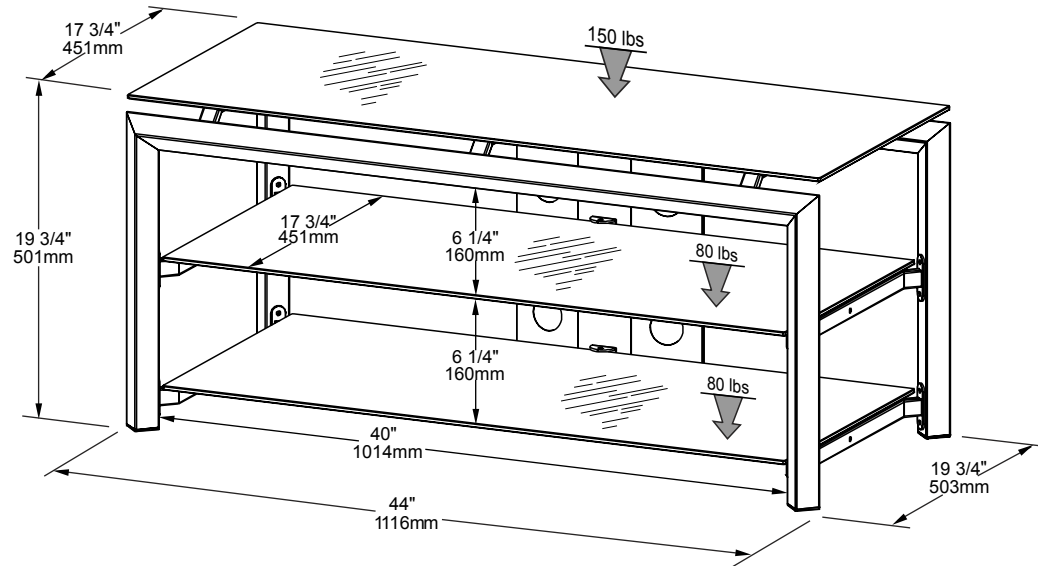

BERNINI
SERIES

HBL44

GENERAL FEATURES

- 44" Wide TV Stand fits most 42" and smaller Flat Panels.
- Heavy gauge diamond shaped tubing for strength and durability.
- Ample component space provided.
- Brilliant black silkscreen glass to match today's Flat Panels.
- Easy access to wire management.

**TECH
CRAFT**

HBL44

Carton dimensions	Gross Weight	Volume	No. of units per pallet	UPC code
(h) 5" / 127mm	80.3 lbs / 36.5 kg	3.57 cu ft / 0.1 cu m	24 units	6-23788-00491-8
(w) 24" / 607mm	<i>Dimension and weight / volume information on this sheet is rounded. Specifications subject to change without notice.</i>			
(d) 51 5/8" / 1310mm				