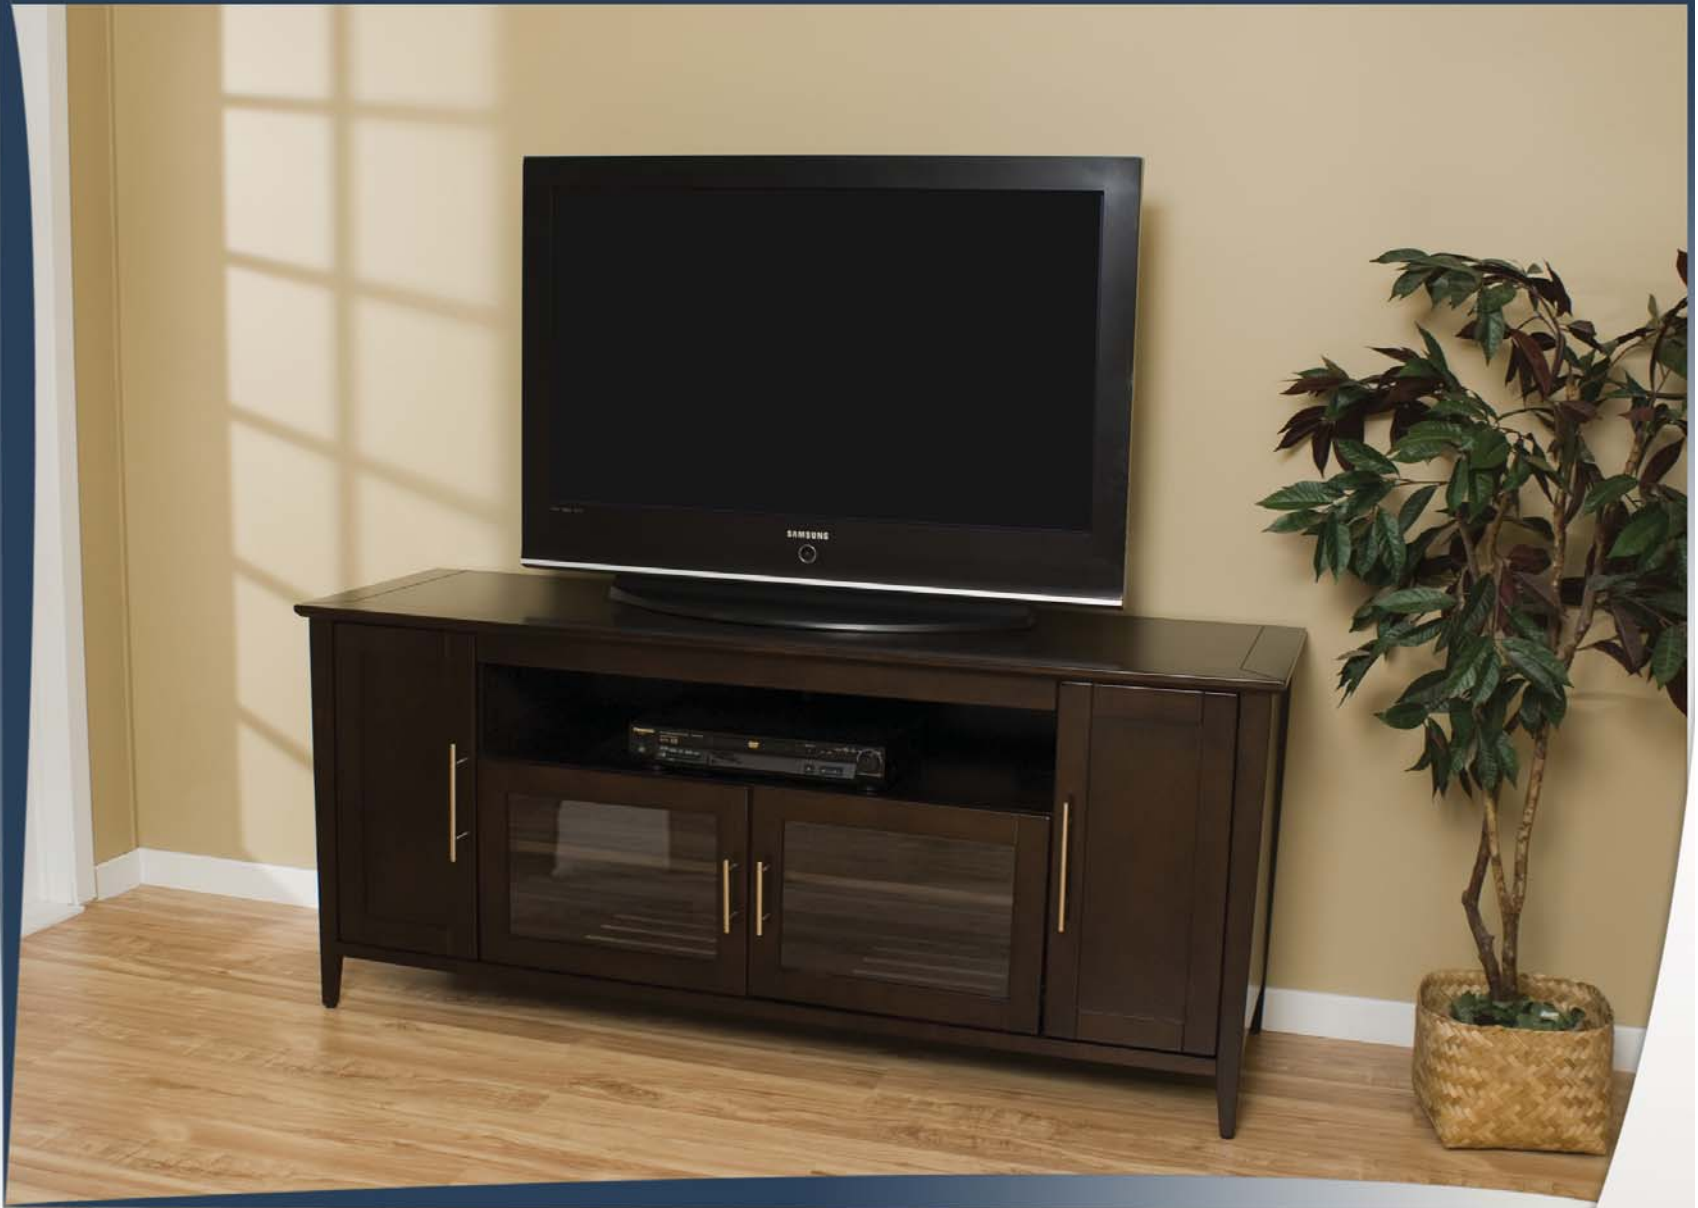

VENETO  
SERIES

SHK6428E

**TECH  
CRAFT**

**GENERAL FEATURES**

- 64" WIDE HI-BOY CREDENZA FOR FLAT PANEL TV'S
- FITS MOST 60" AND SMALLER FLAT PANEL TV'S
- DOORS TO CONCEAL YOUR COMPONENTS
- CONVENIENT COMPONENT SLOT
- SIDE STORAGE FOR GAME CONSOLES OR DVD'S
- A VERSATILE AND BEAUTIFUL PIECE OF FURNITURE

# SHK6428E

	Carton dimensions	Gross Weight	Volume	UPC code
	(h) 7 3/4" / 197mm	132 lbs / 60 Kg	7,350 cu ft / 0.208 cu m	6-23788-00591-5
	(w) 69 3/4" / 1772mm	Dimension and weight / volume information on this sheet is rounded. Specifications subject to change without notice.		
	(d) 23 1/2" / 597mm			