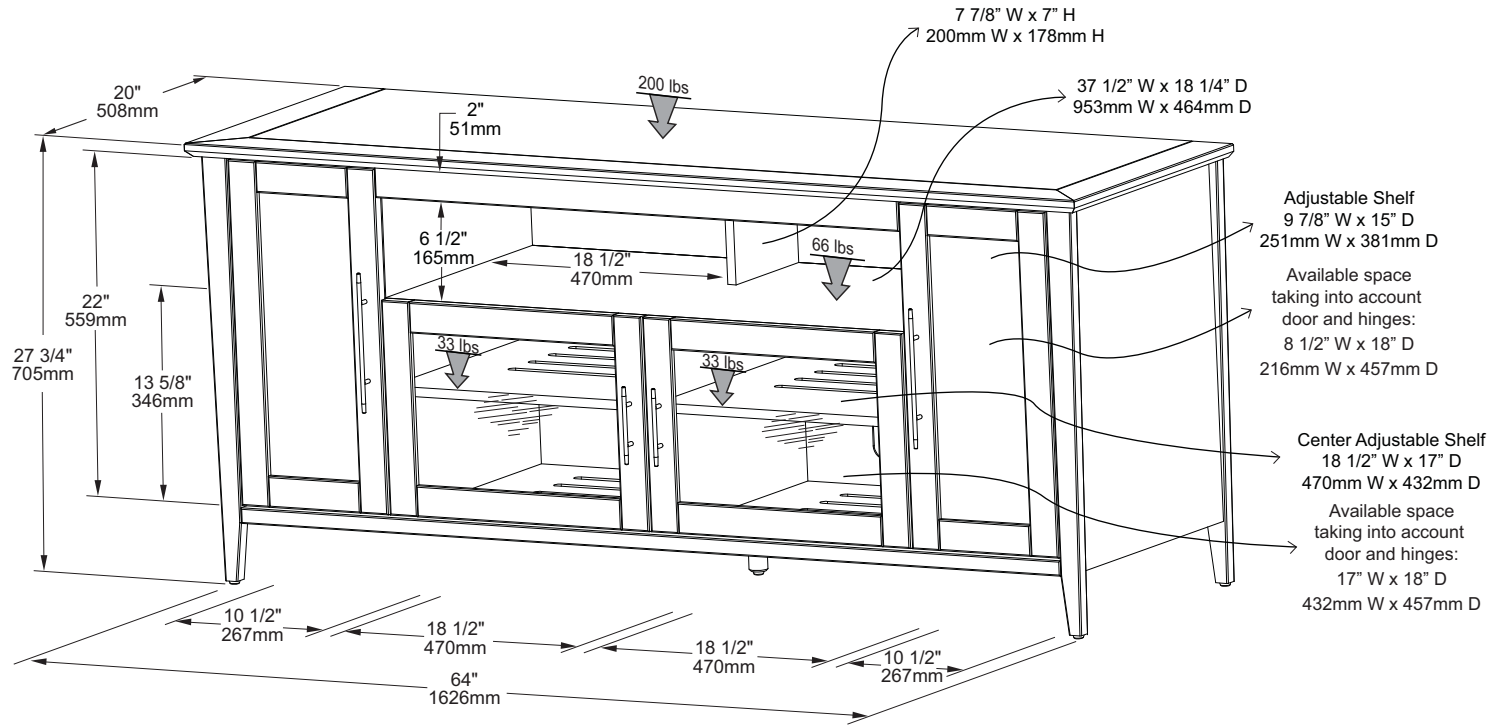

VENETO  
SERIES

SHK6428E

**TECH  
CRAFT**

**GENERAL FEATURES**

- 64" WIDE HI-BOY CREDENZA FOR FLAT PANEL TV'S
- FITS MOST 60" AND SMALLER FLAT PANEL TV'S
- DOORS TO CONCEAL YOUR COMPONENTS
- CONVENIENT COMPONENT SLOT
- SIDE STORAGE FOR GAME CONSOLES OR DVD'S
- A VERSATILE AND BEAUTIFUL PIECE OF FURNITURE

# SHK6428E

	Carton dimensions	Gross Weight	Volume	UPC code
	(h) 7 3/4" / 197mm	132 lbs / 60 Kg	7,350 cu ft / 0.208 cu m	6-23788-00591-5
	(w) 69 3/4" / 1772mm	Dimension and weight / volume information on this sheet is rounded. Specifications subject to change without notice.		
	(d) 23 1/2" / 597mm			