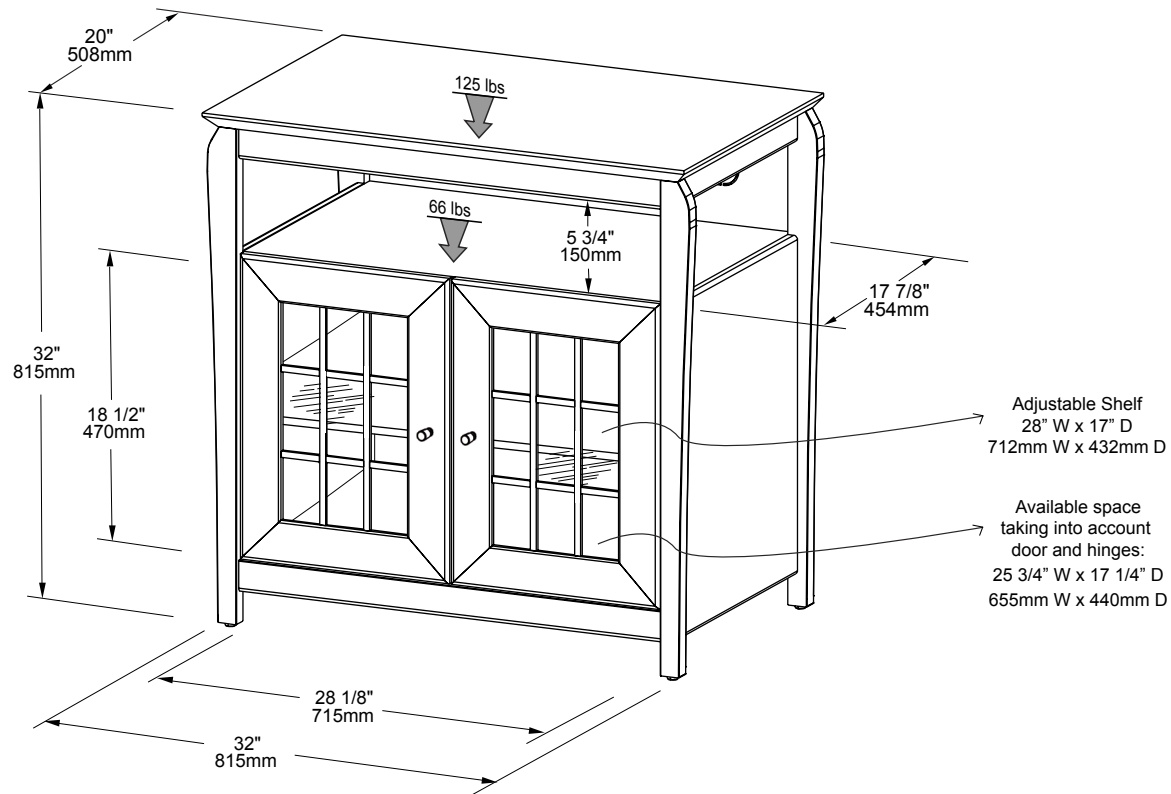

VENETO
SERIES

BAY3232

GENERAL FEATURES

- 32" Wide Walnut "Tall-Boy" fits most 32" and smaller Flat Panels.
- 32" high makes it perfect for Living room OR bedroom settings.
- Convenient component slot for easy access.
- Beautiful framed doors for concealed storage.
- Ample room for wire management.

**TECH
CRAFT**

BAY3232

	Carton dimensions	Gross Weight	Volume	UPC code
(h)	11 1/8" / 283mm	82.28 lbs / 37.4 Kg	5.33 cu ft/ 0.15 cu m	6-23788-00543-4
(w)	36" / 914mm	<i>Dimension and weight / volume information on this sheet is rounded. Specifications subject to change without notice.</i>		
(d)	23" / 584mm			