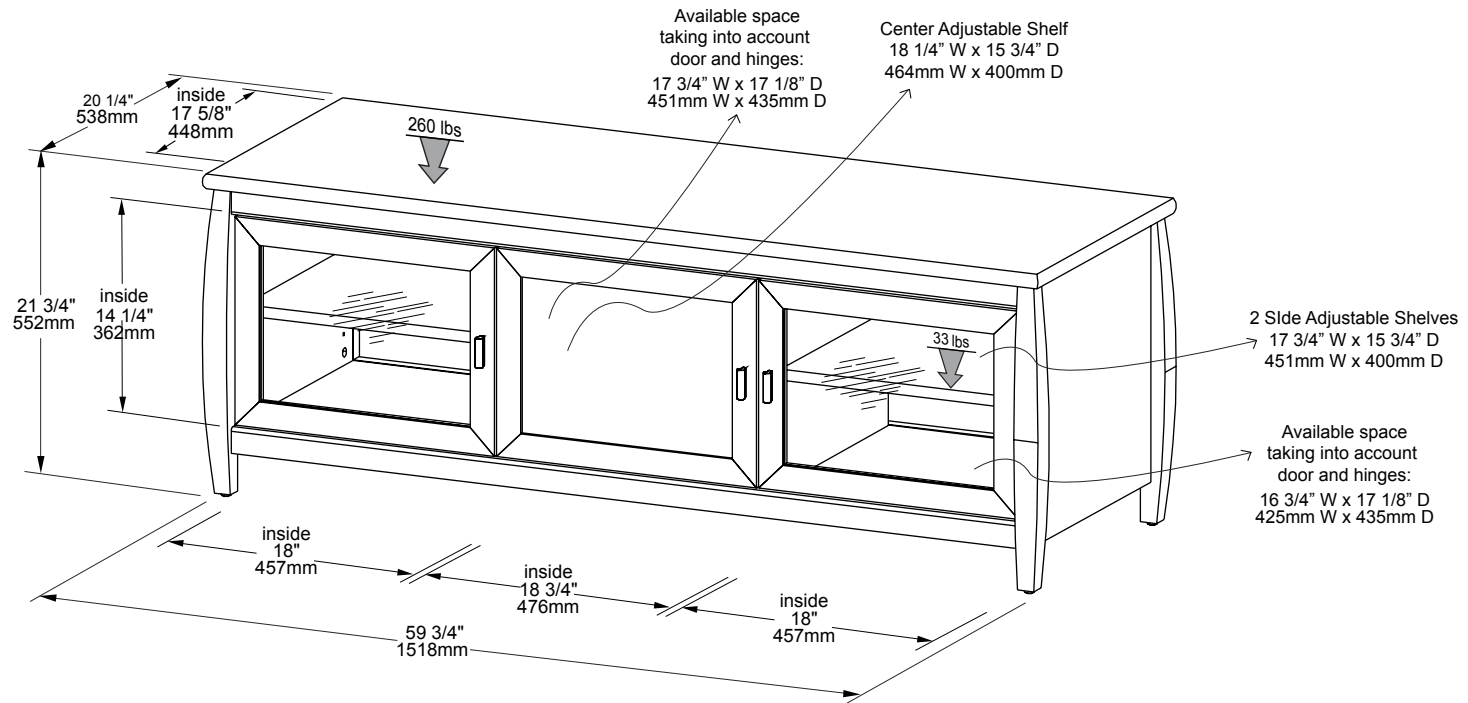

VENETO
SERIES

SWP60

**TECH
CRAFT**

GENERAL FEATURES

- 60" Wide Walnut Credenza fits most 60" and smaller Flat Panel TV's.
- Classic wood tone will accentuate most decors.
- Wood veneer finish.
- Center channel compartment and storage.
- Classic, elegant, functional!

SWP60

	Carton dimensions	Gross Weight	Volume	UPC code
	(h) 7 5/8" / 193mm	119.90 lbs / 54.5 kg	6.36 cu ft / 0.18 cu m	6-23788-00410-9
	(w) 22 7/8" / 581mm	<i>Dimension and weight / volume information on this sheet is rounded. Specifications subject to change without notice.</i>		
	(d) 63" / 1600mm			