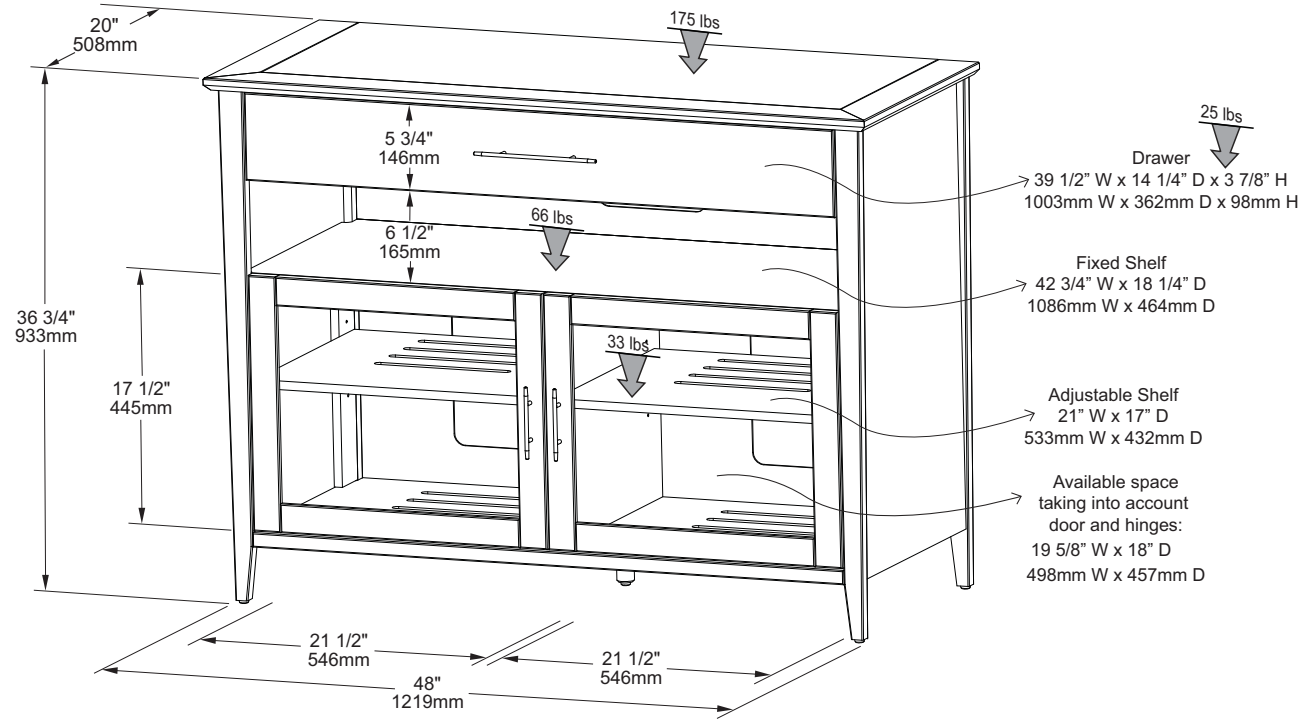

VENETO  
SERIES

SHK4836E

**TECH  
CRAFT**

**GENERAL FEATURES**

- 48" WIDE HI-BOY CREDENZA FOR FLAT PANEL TV'S
- FITS MOST 50" AND SMALLER FLAT PANEL TV'S
- DOORS TO CONCEAL YOUR COMPONENTS
- CONVENIENT EASILY ACCESSIBLE COMPONENT SLOT
- EXTRA WIDE DRAWER FOR ADDITIONAL STORAGE

# SHK4836E

	Carton dimensions	Gross Weight	Volume	UPC code
(h)	10 7/8" / 277mm	125 lbs / 57 Kg	8,060 cu ft / 0.228 cu m	6-23788-00590-8
(w)	53 5/8" / 1362mm	Dimension and weight / volume information on this sheet is rounded. Specifications subject to change without notice.		
(d)	23 7/8" / 606mm			