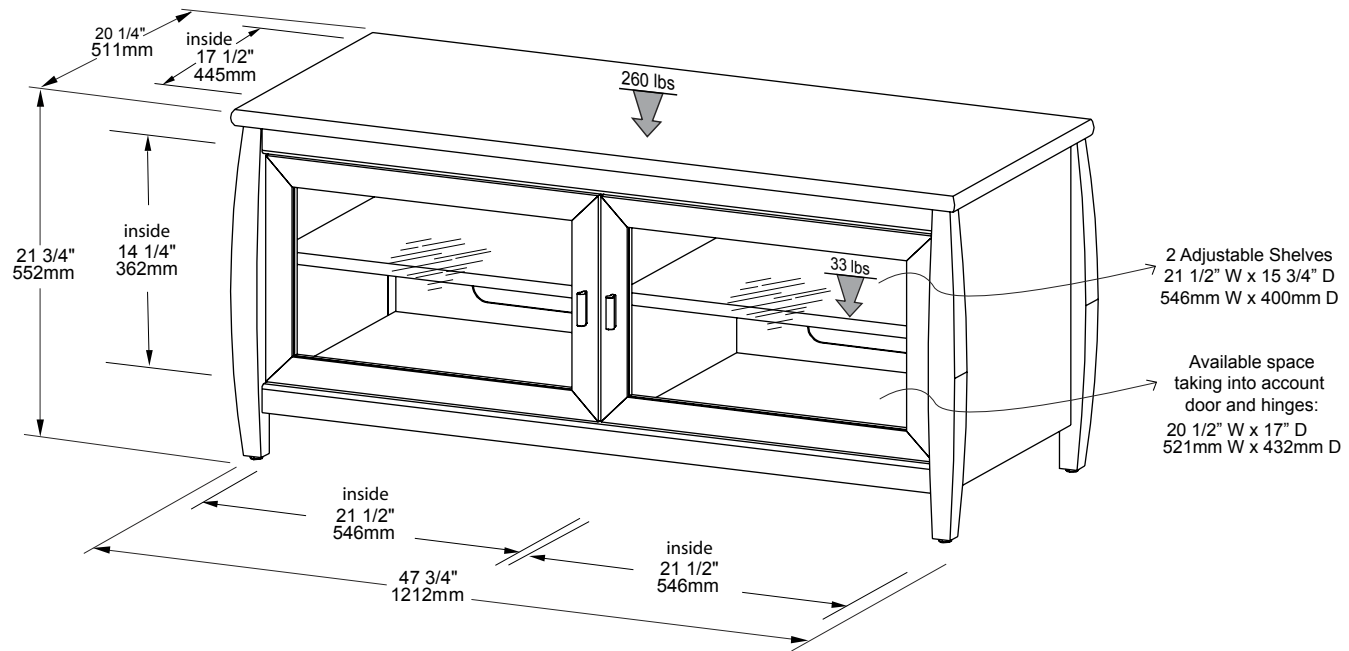

VENETO  
SERIES

SWP48

**TECH  
CRAFT**

**GENERAL FEATURES**

- 48" Wide Walnut Credenza fits most 50" and smaller Flat Panel TV's.
- Classic wood tone will accentuate most decors.
- Wood veneer finish.
- Classic, elegant, functional!

# SWP48

	Carton dimensions	Gross Weight	Volume	UPC code
	(h) 7 1/2" / 191mm	96.7 lbs / 44 kg	5.08 cu ft / 0.14 cu m	6-23788-00411-6
	(w) 22 7/8" / 581mm	<i>Dimension and weight / volume information on this sheet is rounded. Specifications subject to change without notice.</i>		
	(d) 51 1/8" / 1298mm			