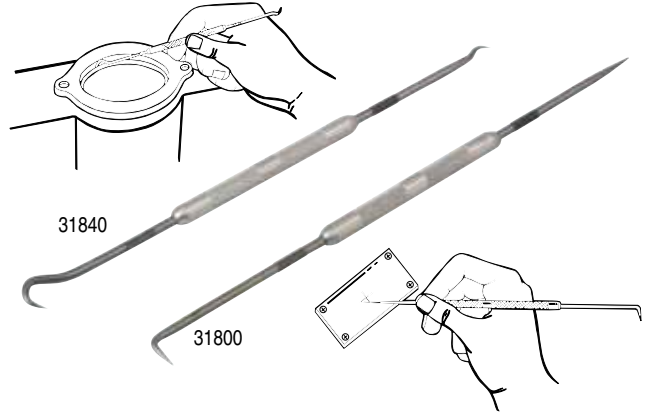

### 31840 "O" RING AND SEAL PICK

Quickly Removes & Installs "O" Rings & Seals.

Tips are angled for hard-to-reach areas typically found around brakes, air conditioning and transmissions. Tips are hardened to stay sharp. Handle is knurled for a sure grip.

### 31800 SCRIBE

For Marking Metal & Softer Material Surfaces.

Comes with straight and 90° points to mark in even the tightest places. Heat-treated carbon steel points provide durability. Knurled aluminum handle provides a sure grip.

### 48000 ALUMINUM VISE JAW PADS

Ideal for Holding Round and Hex Parts Securely.

V-shaped aluminum surface holds and helps protect round or hex parts. Specially designed ledge supports flat parts while clamping. Strong nitrile magnets will attach to any steel vise jaws. Pad length is 4".

### 48100 RUBBER FACED VISE JAW PADS

For Protecting Delicate Parts.

Rubber jaw pads protect delicate parts from damage. Also works great for holding irregular shapes. Strong nitrile magnets attach to any steel vise jaw. Pad length is 4".