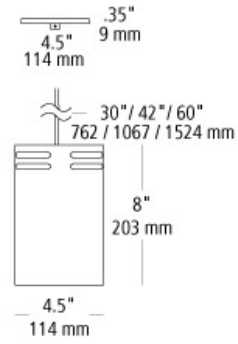

line-voltage pendants

volo line-voltage pendant

DESCRIPTION

Stainless steel cylinder ideal for commercial, residential or restaurant use. Choose between 30", 42" or 60" stem. Accepts (1) 75 watt or equivalent E26 medium base A19 lamp (not included). 120V.

ORDERING INFORMATION

model	finish	length	lamp
HS361	SS stainless steel	30 30" 42 42" 60 60"	2D75 E26 A19 75w

FIXTURE TYPE: _____

JOB NAME: _____

NOTES: _____

7400 Linder Avenue
Skokie, Illinois 60077

T 847.626.6300
F 847.626.6350