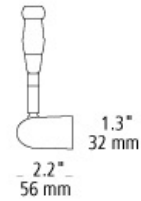

**swing head**

**DESCRIPTION**

Art Deco-inspired head with multiple accessory options and proprietary 6 watt LED module. The screw base lamp module is easily replaced in the field, though it uses a dedicated base. The heat sink remains with the fixture minimizing any waste at the end of life. Rotates 360°, pivots 90°. Accessory required. Compatible accessories (sold separately, below): Mini-Rock Candy, Onyx Cone, Sigma, and Voti Accessories.

**WEIGHT**

0.31lb / 0.14kg ±

**ORDERING INFORMATION**

model	finish	length	shape	lamp	mount
HD503	BZ bronze	03 3"	25 25° beam spread	LED LED Module 6w	FSJ fusion jack
	SC satin nickel	06 6"	40 40° beam spread		MPT monopoint
		12 12"			MRL monorail