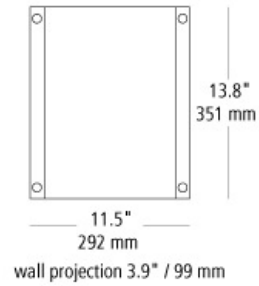

stingray venus outdoor

DESCRIPTION

Cased Murano glass. Fluorescent 13w Quad includes (2) 13 watt G24Q-1 base quad tube compact fluorescent lamps and electronic ballast; Fluorescent 18w Quad includes (2) 18 watt G24Q-2 base quad tube compact fluorescent lamps and electronic ballast; Fluorescent 26w Quad includes (2) 26 watt G24Q-3 base quad tube compact fluorescent lamps and electronic ballast; Incandescent accepts (2) 40 watt or equivalent E26 medium base T10 lamps (not included).