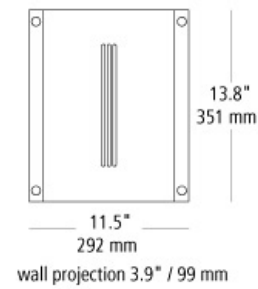

### DESCRIPTION

Outdoor version of Saturn fixture includes die-cast aluminum trim ring, clear polycarbonate enclosure, and waterproof rubber gasket. Available in black, bronze, silver and white finish. Incandescent accepts (2) 40 watt or equivalent E26 medium base T10 lamps (not included); Fluorescent 13w Quad includes (2) 13 watt G24Q-1 base quad tube compact fluorescent lamps and electronic ballast; Fluorescent 18w Quad includes (2) 18 watt G24Q-2 base quad tube compact fluorescent lamps and electronic ballast; Fluorescent 26w Quad includes (2) 26 watt G24Q-3 base quad tube compact fluorescent lamps and electronic ballast..