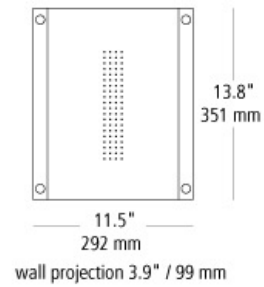

stingray mercury outdoor

DESCRIPTION

Outdoor version of Mercury fixture includes die-cast aluminum trim ring, clear polycarbonate enclosure, and waterproof rubber gasket. Available in black, bronze, silver and white finish. Fluorescent 13w Quad includes (2) 13 watt G24Q-1 base quad tube compact fluorescent lamps and electronic ballast; Fluorescent 18w Quad includes (2) 18 watt G24Q-2 base quad tube compact fluorescent lamps and electronic ballast; Fluorescent 26w Quad includes (2) 26 watt G24Q-3 base quad tube compact fluorescent lamps and electronic ballast; Incandescent accepts (2) 40 watt or equivalent E26 medium base T10 lamps (not included).

ORDERING INFORMATION

type	model	finish	lamp	wet location
JW Incandescent	6024	B black	2131HE G24Q-1 Quad Tube 2x13w 120v (PW only)	W wet location
PW Compact Fluorescent		BZ bronze	2132HE G24Q-1 Quad Tube 2x13w 277v (PW only)	
		S silver	2181HE G24Q-2 Quad Tube 2x18w 120v (PW only)	
		W white	2182HE G24Q-2 Quad Tube 2x18w 277v (PW only)	
			2261HE G24Q-3 quad tube 26w 120v (PW only)	
			2262HE G24Q-3 quad tube 26w 277v (PW only)	
		240 E26 T10 2x40w 120v (JW only)		