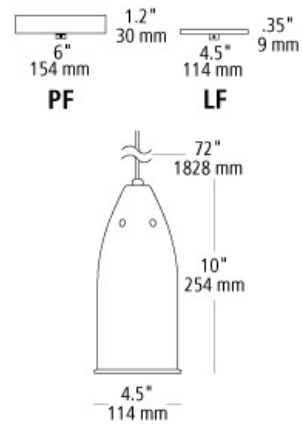

### silver bullet line-voltage pendant

**DESCRIPTION**

Satin nickel steel reflector. 6' of field-cutable clear cord. Fluorescent includes (1) 32 watt GX24Q-3 base triple tube compact fluorescent lamp and electronic ballast; Incandescent accepts (1) 100 watt or equivalent E26 medium base A19 lamp (not included). 120V.

**ORDERING INFORMATION**

type	model	finish	lamp
LF Incandescent	900	PC polished chrome	2D100 E26 A19 100w (LF only)
PF Compact Fluorescent		SC satin nickel	32T GX24Q-3 32w Triple Tube (PF Only)

FIXTURE TYPE: \_\_\_\_\_