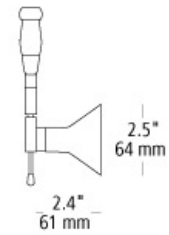

**shield swivel i head**

**DESCRIPTION**

Shade in bronze, frosted borosilicate glass or anodized aluminum in silver or black. Includes (1) 50 watt Halogen or 6 watt LED low-voltage GU5.3 base MR16 lamp. For use with 24 volt transformer, add suffix "-24" to item number (LED lamp option not compatible with 24 volt transformers).

frost

**COLOR OPTIONS**

black

bronze

frost

silver

**ORDERING INFORMATION**

model	color	finish	length	lamp	mount					
HB295	BL	black	BZ	bronze	01	1"	1A50	MR16 Halogen 50w	MR2	2-circuit monorail
	BZ	bronze	SC	satin nickel	06	6"	LED	MR16 LED 6w	FSJ	fusion jack
	FR	frost			12	12"			MPT	monopoint
	SI	silver							MRL	monorail

FSJ mount requires a Fusion Jack canopy, sold separately.  
MPT mount includes 4" Round Flush Canopy.

FIXTURE TYPE: \_\_\_\_\_

JOB NAME: \_\_\_\_\_

NOTES: \_\_\_\_\_

\_\_\_\_\_

\_\_\_\_\_

7400 Linder Avenue  
Skokie, Illinois 60077