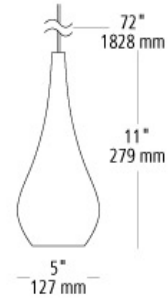

#### DESCRIPTION

Mouth-blown cone-shaped pendants with multicolor frit combinations and inner borosilicate glass cone giving a diffused lamp appearance. Includes (1) 35 watt low-voltage GY6.35 base Xenon bi-pin lamp and 6' of field-cuttable suspension cable. For use with 24 volt transformer, add suffix "-24" to item number.