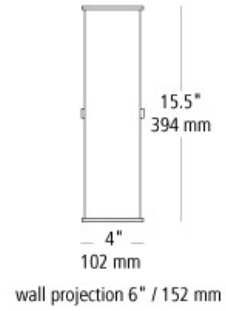

presidio wet

DESCRIPTION

Perforated metal sconce creates a beautiful light pattern. Includes (1) 100 watt R7S base 118mm double-ended lamp. 120V

ORDERING INFORMATION

type	model	finish	shape	lamp	wet location
HW Halogen	614	B black S stainless steel W white	standard screws tamperproof screws	100S R7S 118m Double-Ended Halogen 100w 120v, Standard Screws 100T R7S 118m Double-Ended Halogen 100w 120v, Tamperproof Screws	W wet location