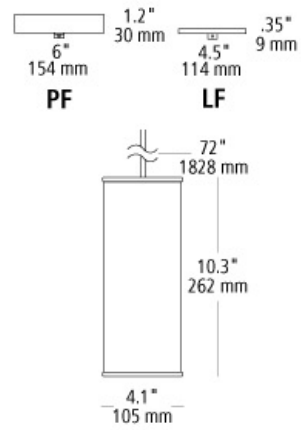

perf line-voltage pendant

DESCRIPTION

Perforated metal cylinder with chrome coat finish and frosted acrylic inner cylinder. Special food service version features acrylic lens on bottom. 6' of field-cuttable black cord. Fluorescent includes (1) 32 watt GX24Q-3 base triple tube compact fluorescent lamp and electronic ballast; Incandescent accepts (1) 60 watt or equivalent E26 medium base A19 lamp (not included). 120V.

ORDERING INFORMATION

type	model	finish	lamp
LF Incandescent	5500	CC chrome	2D60 E26 A19 60w (LF only)
PF Compact Fluorescent			2D60-FP E26 A19 60w, Food Service (LF only) 32T GX24Q-3 32w Triple Tube (PF Only) 32T-FP GX24Q-3 32w Triple Tube, Food Service (PF Only)