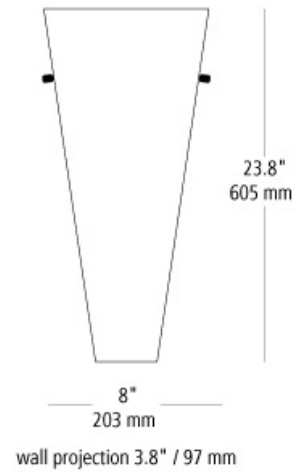

COLOR OPTIONS

ORDERING INFORMATION

type	model	color	finish	lamp
JW Incandescent	484	LT latte	BZ bronze	139 2G11 Twin Tube 36w 120v (PW only)
PW Compact Fluorescent		OP opal	SC satin nickel	2D60 E26 BT15 60w 120v (JW only)

FIXTURE TYPE: _____
JOB NAME: _____
NOTES: _____
_____
_____

7400 Linder Avenue
Skokie, Illinois 60077

T 847.626.6300
F 847.626.6350

www.lblighting.com

©2013 LBL Lighting. All Rights Reserved. The "LBL Lighting" graphic is a registered trademark of LBL Lighting. LBL Lighting reserves the right to change specifications for product improvements without notification.