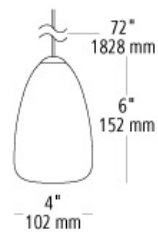

onyx teardrop pendant

DESCRIPTION

Genuine onyx available in cone, cylinder, dome and teardrop forms. Includes (1) 50 watt low-voltage GY6.35 base Xenon bi-pin lamp or 6 watt replaceable LED module and 6' of field-cutttable suspension cable. For use with 24 volt transformer, add suffix "-24" to item number (LED lamp option is not compatible with 24 volt transformers).

onyx

ORDERING INFORMATION

model	color	finish	lamp	mount
HS178	ON onyx	BZ bronze SC satin nickel	1B50 GY6.35 Xenon 50w LED LED Module 6w	MR2 2-circuit monorail FSJ fusion jack MPT monopoint MRL monorail

FSJ mount requires a Fusion Jack canopy, sold separately.
MPT mount includes 4" Round Flush Canopy.