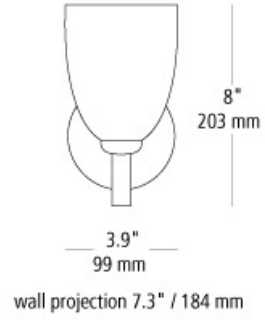

## onyx dome wall

### DESCRIPTION

Genuine onyx available in cylinder, dome and teardrop shapes. Includes (1) 60 watt G9 base Halogen lamp. 120V.

onyx