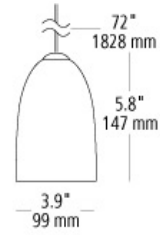

onyx dome pendant

DESCRIPTION

Genuine onyx available in cone, cylinder, dome and teardrop forms. Includes (1) 50 watt low-voltage GY6.35 base Xenon bi-pin lamp or 6 watt replaceable LED module and 6' of field-cutable suspension cable. For use with 24 volt transformer, add suffix "-24" to item number (LED lamp option is not compatible with 24 volt transformers).

ORDERING INFORMATION

model	color	finish	lamp	mount
HS177	ON onyx	BZ bronze SC satin nickel	1B50 GY6.35 Xenon 50w LED LED Module 6w	MR2 2-circuit monorail FSJ fusion jack MPT monopoint MRL monorail

FSJ mount requires a Fusion Jack canopy, sold separately.
MPT mount includes 4" Round Flush Canopy.

FIXTURE TYPE: _____

JOB NAME: _____

NOTES: _____

_____

_____

7400 Linder Avenue
Skokie, Illinois 60077

T 847.626.6300
F 847.626.6350

www.lblighting.com

©2013 LBL Lighting. All Rights Reserved. The "LBL Lighting" graphic is a registered trademark of LBL Lighting. LBL Lighting reserves the right to change specifications for product improvements without notification.