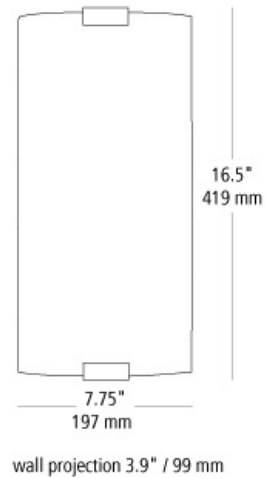

COLOR OPTIONS

ORDERING INFORMATION

type	model	color	finish	lamp	wet location
JW Incandescent	561	BBU bubble glass blue	BZ bronze	2D E26 BT15 60w 120v (JW only)	W wet location
PW Compact Fluorescent		BBR bubble glass brown smoke	SI silver	CF1HE 2G11 Twin Tube 24w 120v (PW only)	
		BAM bubble glass dark amber		CF2HE 2G11 Twin Tube 24w 277v (PW only)	
		BGR bubble glass green			
		BOP bubble glass opal			
		HFR horizontal carved glass frost			
		MET metal meta			

Horizontal Carved Glass and Metal not available with incandescent lamp.

FIXTURE TYPE: _____

JOB NAME: _____

NOTES: _____

_____

_____

7400 Linder Avenue
Skokie, Illinois 60077
T 847.626.6300
F 847.626.6350

www.lblighting.com

©2013 LBL Lighting. All Rights Reserved. The "LBL Lighting" graphic is a registered trademark of LBL Lighting. LBL Lighting reserves the right to change specifications for product improvements without notification.