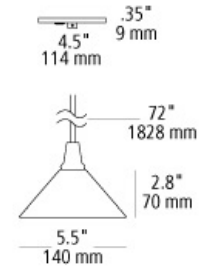

line-voltage pendants

nube 214 line-voltage pendant

DESCRIPTION

Frosted glass cone. All finishes ship with 6' of field-cuttable black cord except white, which ships with a white cord. Includes (1) 60 watt G9 base Halogen lamp. 120V.