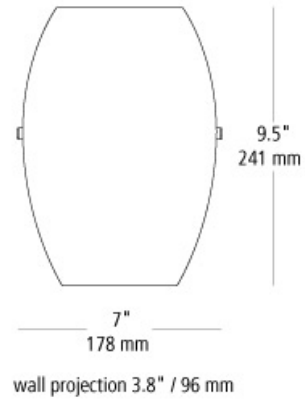

monty wall

DESCRIPTION

Mouth-blown Murano glass with millefiore glass fusion and silver flakes. Fluorescent includes (1) 13 watt G24Q-1 base quad tube compact fluorescent lamp and electronic ballast; Halogen includes (1) 60 watt G9 base halogen lamp. 120V.