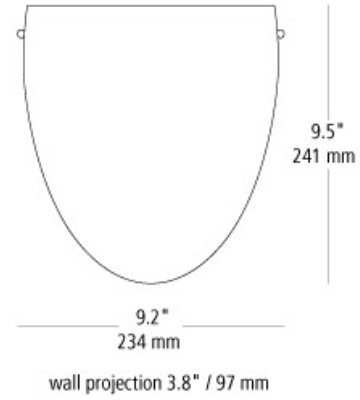

## mojave wall

### DESCRIPTION

Organic dome-shaped frosted glass hand-worked with decorative silver leaf. Fluorescent includes (1) 18 watt GU24 base self-ballasted compact fluorescent lamp; Incandescent accepts (1) 75 watt or equivalent E26 medium base A19 lamp (not included). 120V.