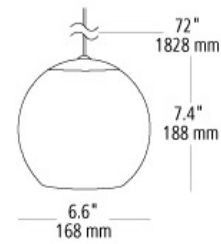

mini-rock candy round pendant

DESCRIPTION

Sphere of mouth-blown transparent glass rolled in clear crystal frit and flash heated to create this unique texture. Includes (1) 50 watt low-voltage GY6.35 base Xenon bi-pin lamp or 6 watt replaceable LED module and 6' of field-cutable suspension cable. For use with 24 volt transformer, add suffix "-24" to item number (LED lamp option is not compatible with 24 volt transformers).

WEIGHT

3.75lb / 1.7kg ±

amethyst

COLOR OPTIONS

amethyst clear dark amber smoke steel blue

ORDERING INFORMATION

model	color	finish	lamp	mount
HS546	PR	amethyst	1B GY6.35 Xenon 50w LED LED Module 6w	MR2 2-circuit monorail
	CR	clear		FSJ fusion jack
	AM	dark amber		MPT monopoint
	SM	smoke		MRL monorail
	BU	steel blue		