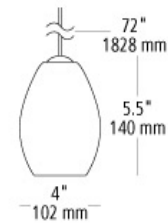

mini-monty pendant

DESCRIPTION

Mouth-blown elliptical-shaped Murano glass with millefiore glass fusion and silver flakes. Includes (1) 50 watt low-voltage GY6.35 base Xenon bi-pin lamp or 6 watt replaceable LED module and 6' of field-cutttable suspension cable. For use with 24 volt transformer, add suffix "-24" to item number (LED lamp option is not compatible with 24 volt transformers).

COLOR OPTIONS

ORDERING INFORMATION

model	color	finish	lamp	mount
HS338	BU blue MO mocha OP opal RD red	BZ bronze SC satin nickel	1B50 GY6.35 Xenon 50w LED LED Module 6w	MR2 2-circuit monorail FSJ fusion jack MPT monopoint MRL monorail

FSJ mount requires a Fusion Jack canopy, sold separately.
MPT mount includes 4" Round Flush Canopy.

FIXTURE TYPE: _____

JOB NAME: _____

NOTES: _____

_____

_____

7400 Linder Avenue
Skokie, Illinois 60077

T 847.626.6300
F 847.626.6350

www.lblighting.com

©2013 LBL Lighting. All Rights Reserved. The "LBL Lighting" graphic is a registered trademark of LBL Lighting. LBL Lighting reserves the right to change specifications for product improvements without notification.