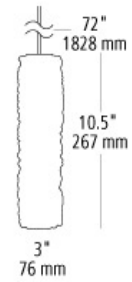

mini-isis cylinder pendant

DESCRIPTION

Streams of thick glass piping formed into a glass cylinder. Includes (1) 50 watt low-voltage GY6.35 base Xenon bi-pin lamp or 6 watt replaceable LED module and 6' of field-cutable suspension cable. For use with 24 volt transformer, add suffix "-24" to item number (LED lamp option is not compatible with 24 volt transformers).

WEIGHT

2.69lb / 1.22kg ±

amber

COLOR OPTIONS

amber

aqua

clear

smoke