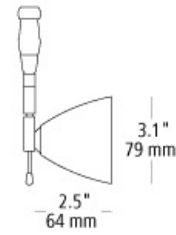

mini-dome i swivel i head

DESCRIPTION

Small, elegant transparent glass. Includes (1) 50 watt Halogen or 6 watt LED low-voltage GU5.3 base MR16 lamp. For use with 24 volt transformer, add suffix "24" to item number (LED lamp option not compatible with 24 volt transformers).