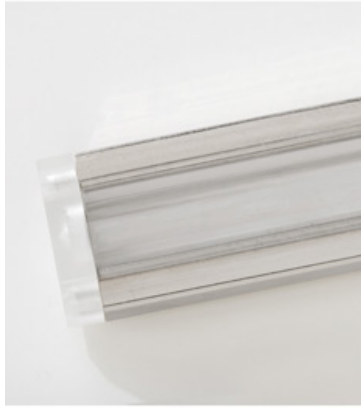

## led illuminated monorail

---

### led illuminated monorail end cap

#### DESCRIPTION

Decorative reflective cap to give a finished look to the ends of LED Monorail.

#### ORDERING INFORMATION

model	finish
-------	--------

ENDCAPS-	<b>BZ-M-LED</b> bronze
	<b>SC-M-LED</b> satin nickel

FIXTURE TYPE: \_\_\_\_\_

JOB NAME: \_\_\_\_\_

NOTES: \_\_\_\_\_

\_\_\_\_\_

\_\_\_\_\_