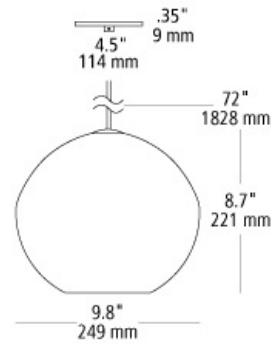

# line-voltage pendants

### DESCRIPTION

Irregular round shaped glass with a hand blown organic seeded technique and 6' of field-cuttable cord. Includes (1) 60 watt or equivalent E26 medium base classic Edison lamp. 120v.

### WEIGHT

3.06lb / 1.39kg ±

aqua