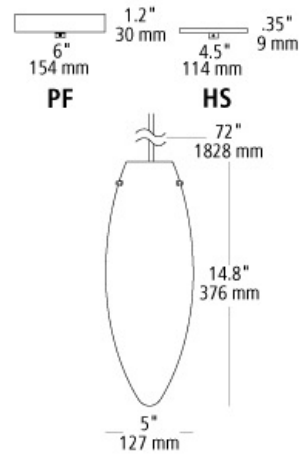

icicle ii line-voltage pendant

DESCRIPTION

Opal Crystalline glass with beautiful clear draw. 6' of field-cuttable cord. Fluorescent includes (1) 18 watt GX24Q-2 base triple tube compact fluorescent lamp and electronic ballast; Halogen includes (1) 60 watt E11 mini-can base krypton lamp. 120V.

opal

ORDERING INFORMATION

type	model	color	finish	lamp
HS Halogen	397	OP opal	SC satin nickel	18T GX24Q-2 triple tube 18w (PF only)
PF Compact Fluorescent				2J60 E11 60w Minican (HS only)

FIXTURE TYPE: _____