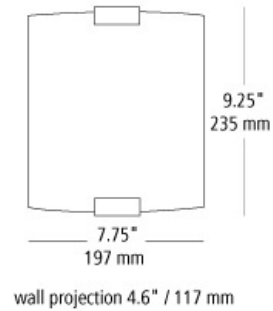

omni with cover small outdoor

DESCRIPTION

Minimal outdoor luminaire with extruded aluminum housing, die-cast end caps and glass cover. IP67 rated. Features slumped glass and metal shade options for optimal design flexibility. Mounts vertically only. Incandescent includes (1) E26 medium base 60 watt or equivalent BT15 halogen lamp; fluorescent includes (1) GX24Q-2 base 18 watt triple tube tube compact fluorescent lamp and electronic ballast; LED includes (1) replaceable 10 watt 2700K LED module. 120 or 277v.