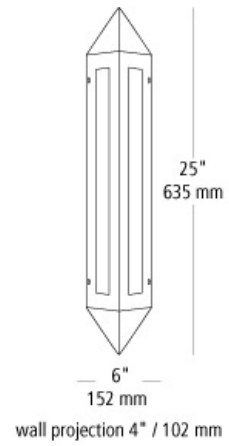

futura outdoor

DESCRIPTION

Strong, linear form comprised of stainless steel and sandblasted white acrylic. Vertical or horizontal mounting possible. Outdoor version available. Fluorescent includes (1) 36 watt 2G11 base twin tube compact fluorescent lamp and electronic ballast; Incandescent accepts (2) 40 watt or equivalent E26 medium base B10 lamps (not included). Fluorescent may also be lamped with 2G11 base 39 watt twin tube compact fluorescent lamp (not included). 120V or 277V.

ORDERING INFORMATION

type	model	finish	lamp	wet location
JW	940	Z bronze	1391HE 2G11 Twin Tube 36w 120v (PW only)	W wet location
PW		S silver	1392HE 2G11 Twin Tube 36w 277v (PW only)	
			240 E26 B10 2x40w 120v (JW only)	