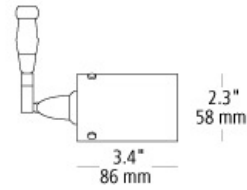

merlino swivel ii head

DESCRIPTION

Frosted glass cylinder. Includes (1) 50 watt Halogen or 6 watt LED low-voltage GU5.3 base MR16 lamp. For use with 24 volt transformer, add suffix "-24" to item number (LED lamp option not compatible with 24 volt transformers).