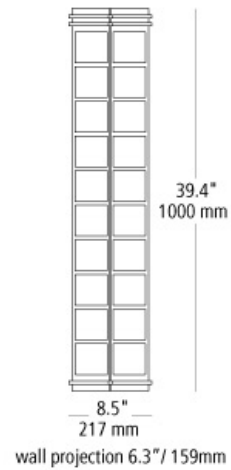

### DESCRIPTION

Wall mounted specification grade luminaire. IP67 rated.  $\hat{A}$  Inner assembly constructed of extruded aluminum with a tempered glass cover.  $\hat{A}$  A double coat of epoxy primer and polyester powder-coating mean durability even in harsh outdoor conditions.  $\hat{A}$  The outer decorative cover is constructed of stainless steel.  $\hat{A}$  The brushed steel finish includes silver luminaire and has been electrophoretically coated which not only enhances the beauty of the finish, but also increases surface durability and helps to protect against damaging environmental conditions.  $\hat{A}$  The bronze finish includes bronze luminaire and utilizes a polyester powder coat paint to help protect against damaging environmental conditions.  $\hat{A}$  Mounts vertically only.  $\hat{A}$  Available in two fluorescent lamping options (lamps included): (2) 39 watt mini bi-pin base T5 high output linear fluorescent lamps, or (2) 25 watt bi-pin base T8 linear fluorescent lamps. Emergency ballast option also available. 120v or 277v.

### WEIGHT

31.00lb / 14.06kg  $\pm$