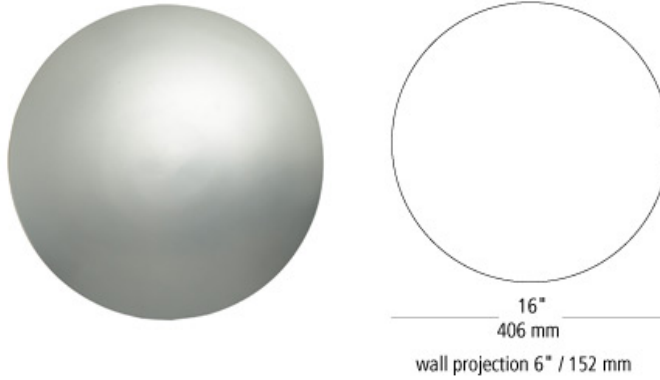

eclipse wall

DESCRIPTION

Wall-washing aluminum disc also available for Fluorescent includes (3) 13 watt G24Q-1 base quad tube compact fluorescent lamps and electronic ballast; Incandescent accepts (3) 60 watt E26 medium base A19 lamps (not included). 120V or 277V.

chrome coat

ORDERING INFORMATION

type	model	finish	lamp
JW Incandescent	612	B black	3131HE G24Q-1 Quad Tube 3x13w 120v (PW only)
PW Compact Fluorescent		C chrome coat	3132HE G24Q-1 Quad Tube 3x13w 277v (PW only)
		R rust	360 E26 A19 3x60w 120v (JW only)
		V verde	