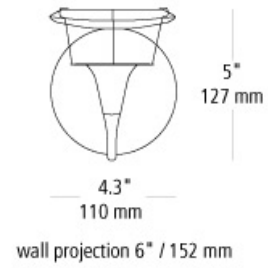

**dimensions wall**

**DESCRIPTION**

Large optically pure crystal Swarovski elements elegantly illuminated by halogen light. Fixture can be mounted up or down. 75 watt mini-electronic transformer supplied. Includes (1) 35 watt low-voltage GU4 base MR11 lamp.12V.