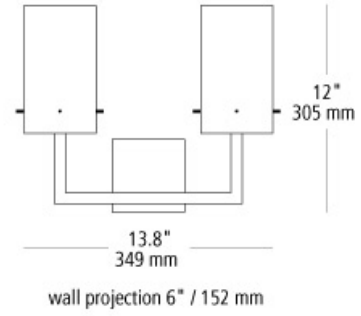

casino two wall

DESCRIPTION

Hand-blown rectangular opal cased glass with modern square arm and backplate. Includes (2) 60 watt G9 base Halogen lamps. 120V. Fixture can be mounted up or down.

opal

ORDERING INFORMATION