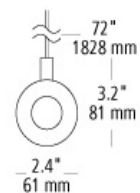

low-voltage pendants

bling pendant

DESCRIPTION

Delicate transparent cone-shaped glass shade with fluted bottom and decorative glass spiral topped with glass ball detail. Includes (1) 20 watt low-voltage G4 base Xenon bi-pin lamp and 6' of field-cutttable suspension cable. For use with 24 volt transformer, add suffix "-24" to item number.

clear

ORDERING INFORMATION

model	color	finish	lamp	mount
HS447	CR clear	SC satin nickel	1B10 G4 Xenon 10w	MR2 2-circuit monorail FSJ fusion jack MPT monopoint MRL monorail

FSJ mount requires a Fusion Jack canopy, sold separately.