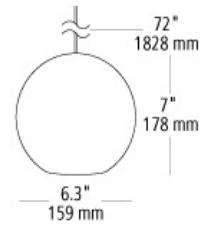

aquarii pendant

DESCRIPTION

Seasonal ocean surf-inspired blown-glass globe with layers of color. Includes (1) 50 watt low-voltage GY6.35 base Xenon bi-pin lamp or 6 watt replaceable LED module and 6' of field-cutttable suspension cable. For use with 24 volt transformer, add suffix "-24" to item number (LED lamp option is not compatible with 24 volt transformers).

WEIGHT

4.25lb / 1.93kg ±

steel blue

COLOR OPTIONS

ivory

opal

steel blue

ORDERING INFORMATION