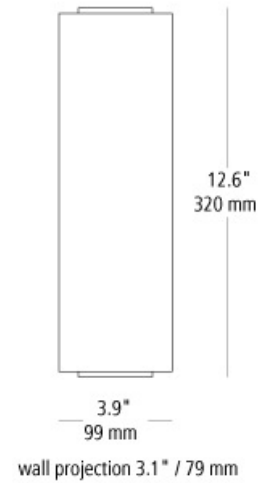

aliseo wall

DESCRIPTION

Mouth-blown Murano glass wall sconce. Fluorescent includes (1) 18 watt G24Q-2 base quad tube compact fluorescent lamp and electronic ballast; Incandescent accepts (2) 40 watt or equivalent E12 candelabra base B10 lamps (not included). 120V or 277V.

opal

ORDERING INFORMATION

type	model	color	finish	lamp
JW Incandescent	AP13	OP opal	SC satin nickel	18Q1HE G24Q-2 Quad Tube 18w 120v (PW only)
PW Compact Fluorescent				18Q2HE G24Q-2 Quad Tube 18w 120v (PW only)
				240 E12 B10 2x40w 120v (JW only)

FIXTURE TYPE: _____

JOB NAME: _____

NOTES: _____

_____

_____

7400 Linder Avenue
Skokie, Illinois 60077

T 847.626.6300
F 847.626.6350

www.lblighting.com

©2013 LBL Lighting. All Rights Reserved. The "LBL Lighting" graphic is a registered trademark of LBL Lighting. LBL Lighting reserves the right to change specifications for product improvements without notification.