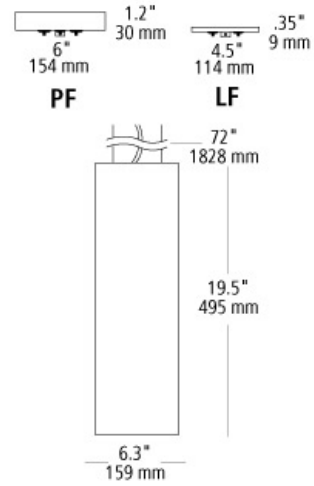

alaya line-voltage pendant

DESCRIPTION

Glass cylinder with organic layered glass detail and polished chrome metal accents. 6' suspension cable and clear cord. Incandescent accepts (1) 100 watt or equivalent E26 medium base A19 lamp (not included); Fluorescent includes (1) 27 watt GU24 base self-ballasted compact fluorescent lamp. 120V.

WEIGHT

6.4lb / 2.9kg ±

amber

ORDERING INFORMATION

type	model	color	finish	lamp	voltage
LF Incandescent	236	CO clear/opal	SC satin nickel	2D100 E26 A19 100w (LF only)	NULL
PF Compact Fluorescent				32GU GU24 32w (PF only)	